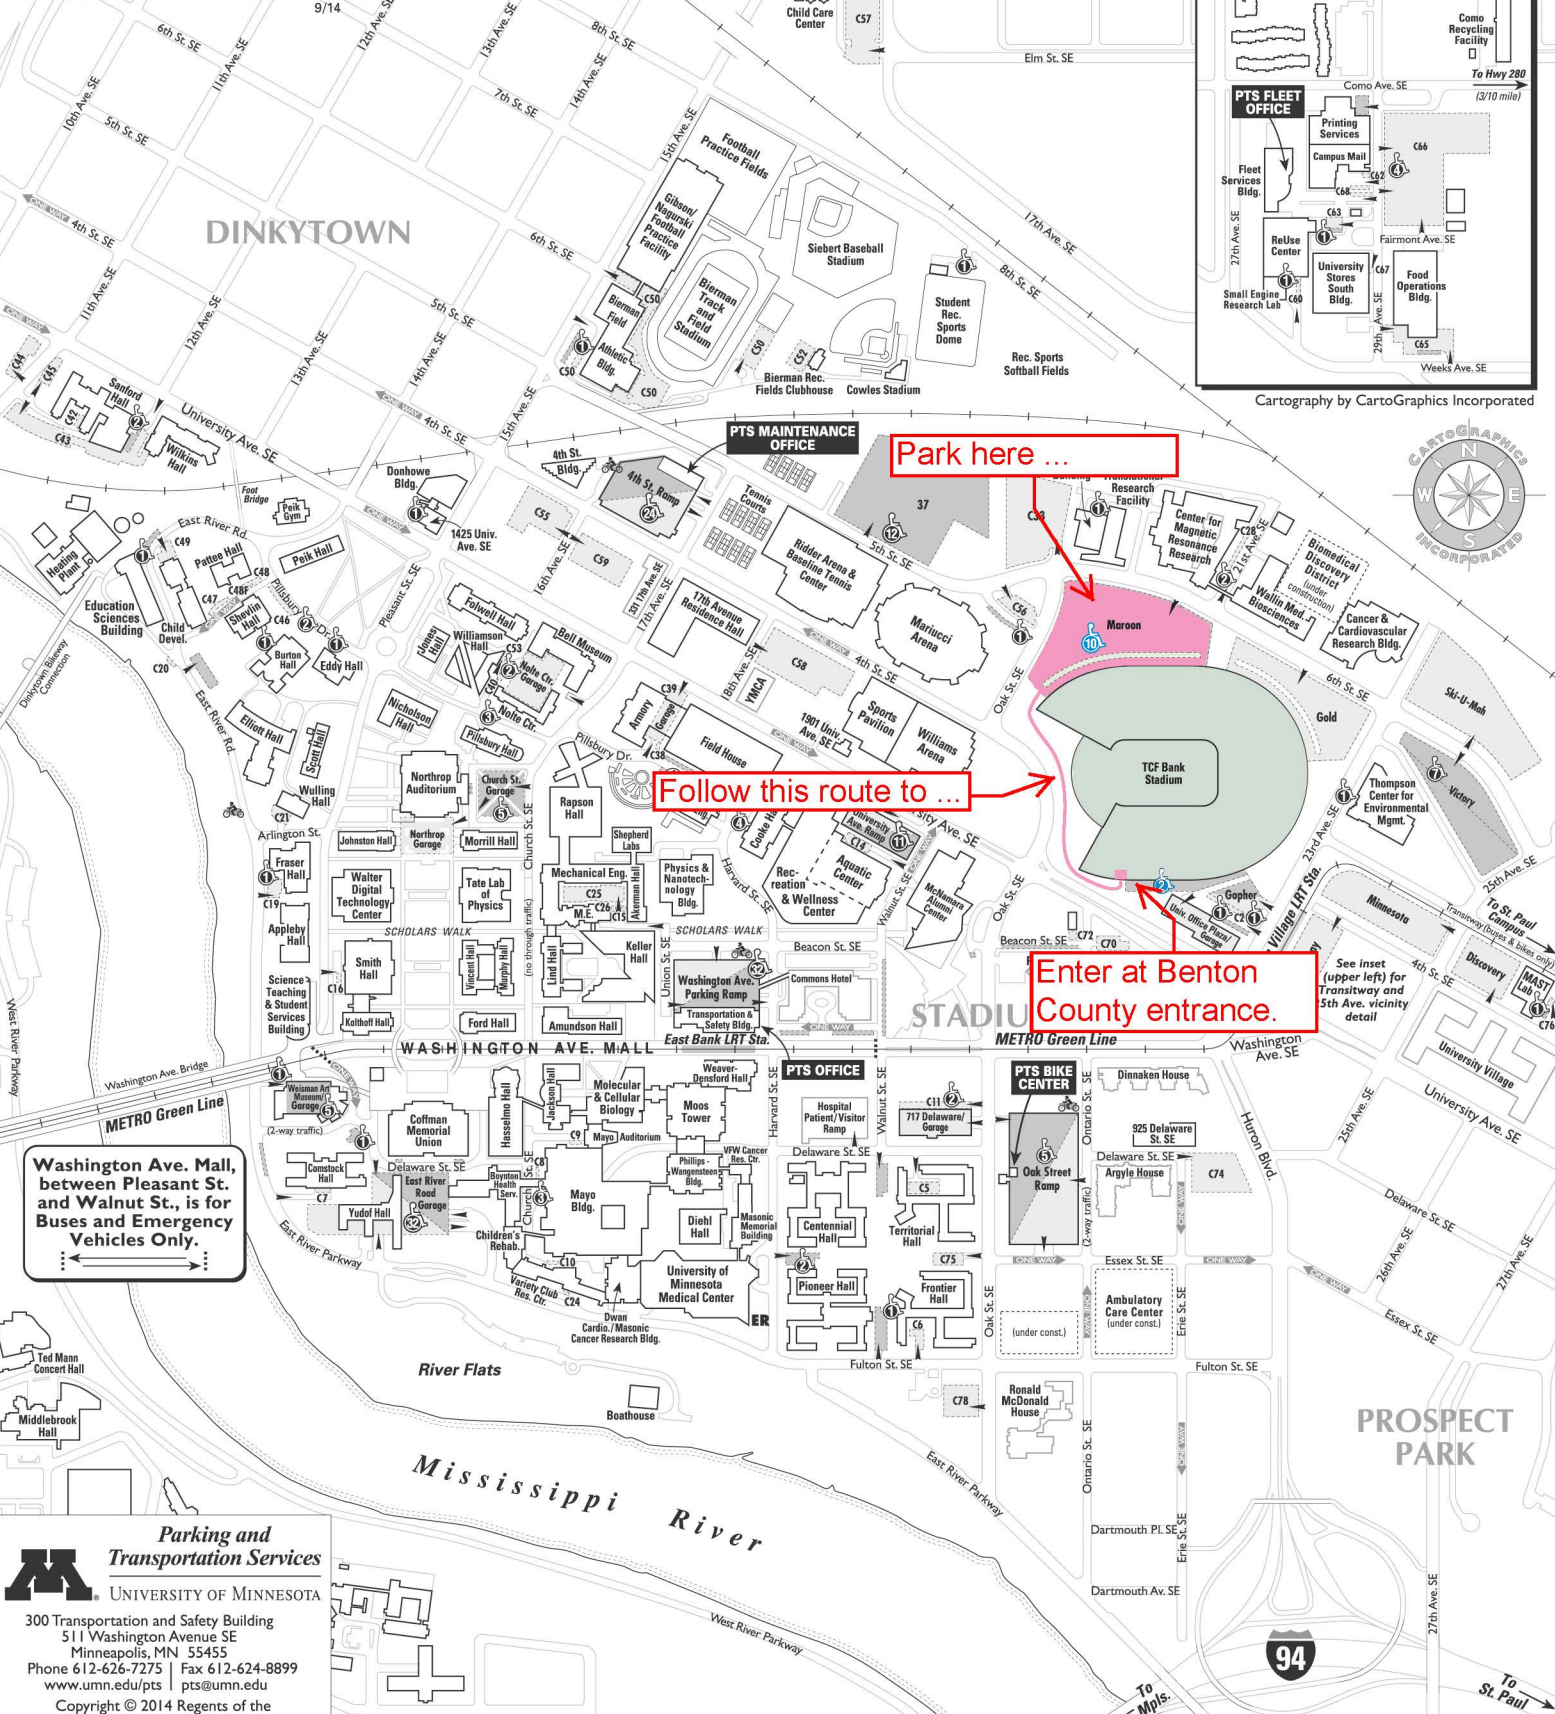

UNIVERSITY OF MINNESOTA MINNEAPOLIS EAST BANK

-  Public parking
-  Contract parking
-  Motorcycle contract parking area
-  Disability parking area
(number indicates capacity)
-  Facility entrance and/or exit
-  PTS self-service information

Map scale: One inch is approximately 730 feet.

Transitway and 25th Ave. Vicinity

Como and 29th Ave. Vicinity

Washington Ave. Mall, between Pleasant St. and Walnut St., is for Buses and Emergency Vehicles Only.

Enter at Benton County entrance.

Park here ...

Follow this route to ...

Parking and Transportation Services

UNIVERSITY OF MINNESOTA
300 Transportation and Safety Building
511 Washington Avenue SE
Minneapolis, MN 55455
Phone 612-626-7275 | Fax 612-624-8899
www.umn.edu/pts | pts@umn.edu
Copyright © 2014 Regents of the University of Minnesota. All rights reserved.